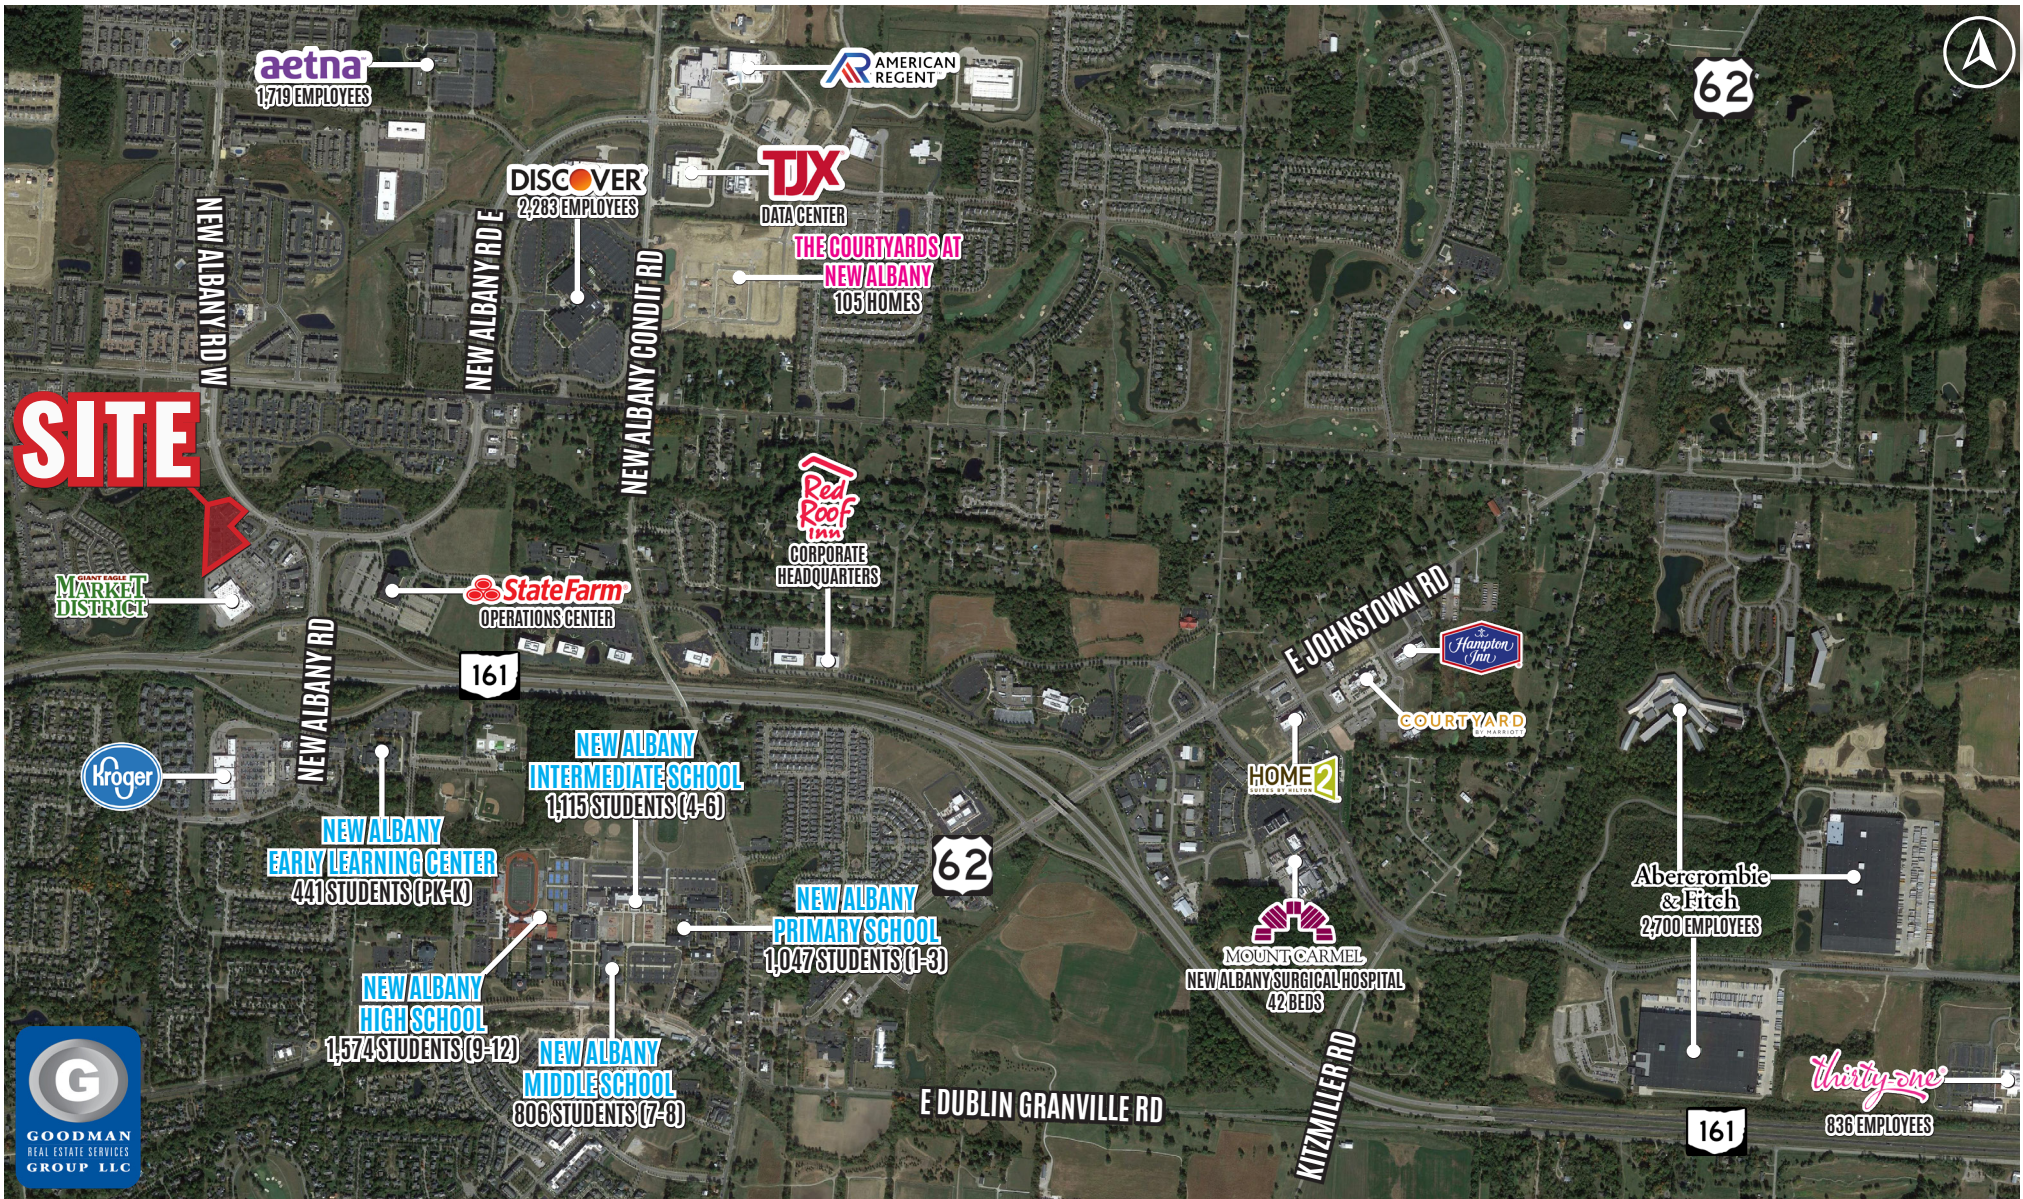

LEASING INFORMATION

www.goodmanrealestate.com

216.381.8200

DANIEL CLARK

VP & Manager, Columbus Office
daniel@goodmanrealestate.com

CHAD HAMRICK

Senior Director, Columbus Office
chad@goodmanrealestate.com

NEW ALBANY MARKET

New Albany, Ohio

NEW ALBANY MARKET

New Albany, Ohio

LEASING INFORMATION

P 216.381.8200
F 216.381.8211

[WWW.GOODMANREALESTATE.COM](http://www.GOODMANREALESTATE.COM)

CLEVELAND

THE OFFICES OF LEGACY VILLAGE
25333 CEDAR ROAD, SUITE 305
CLEVELAND, OH 44124

COLUMBUS

389 E. LIVINGSTON AVENUE
COLUMBUS, OHIO 43215

DANIEL CLARK

VP & Manager, Columbus Office
daniel@goodmanrealestate.com

CHAD HAMRICK

Senior Director, Columbus Office
chad@goodmanrealestate.com

KEY

	LEASED		NEGOTIATING
	AVAILABLE		NOT PART

UNIT	TENANT	SIZE (SQ. FT.)
1	Panera Bread	
2	Square One Salon & Spa	
3	Palm Beach Tan	
4	Captivating Worlds	
5	Available	926
6	State Farm Insurance	
7	Asian Taste	
8	Roosters Wings	
9	Local Cantina	
10	Roosters Men's Grooming Center	
11	Barre 3	
12	Available	1,785

SITE SUMMARY 34,870