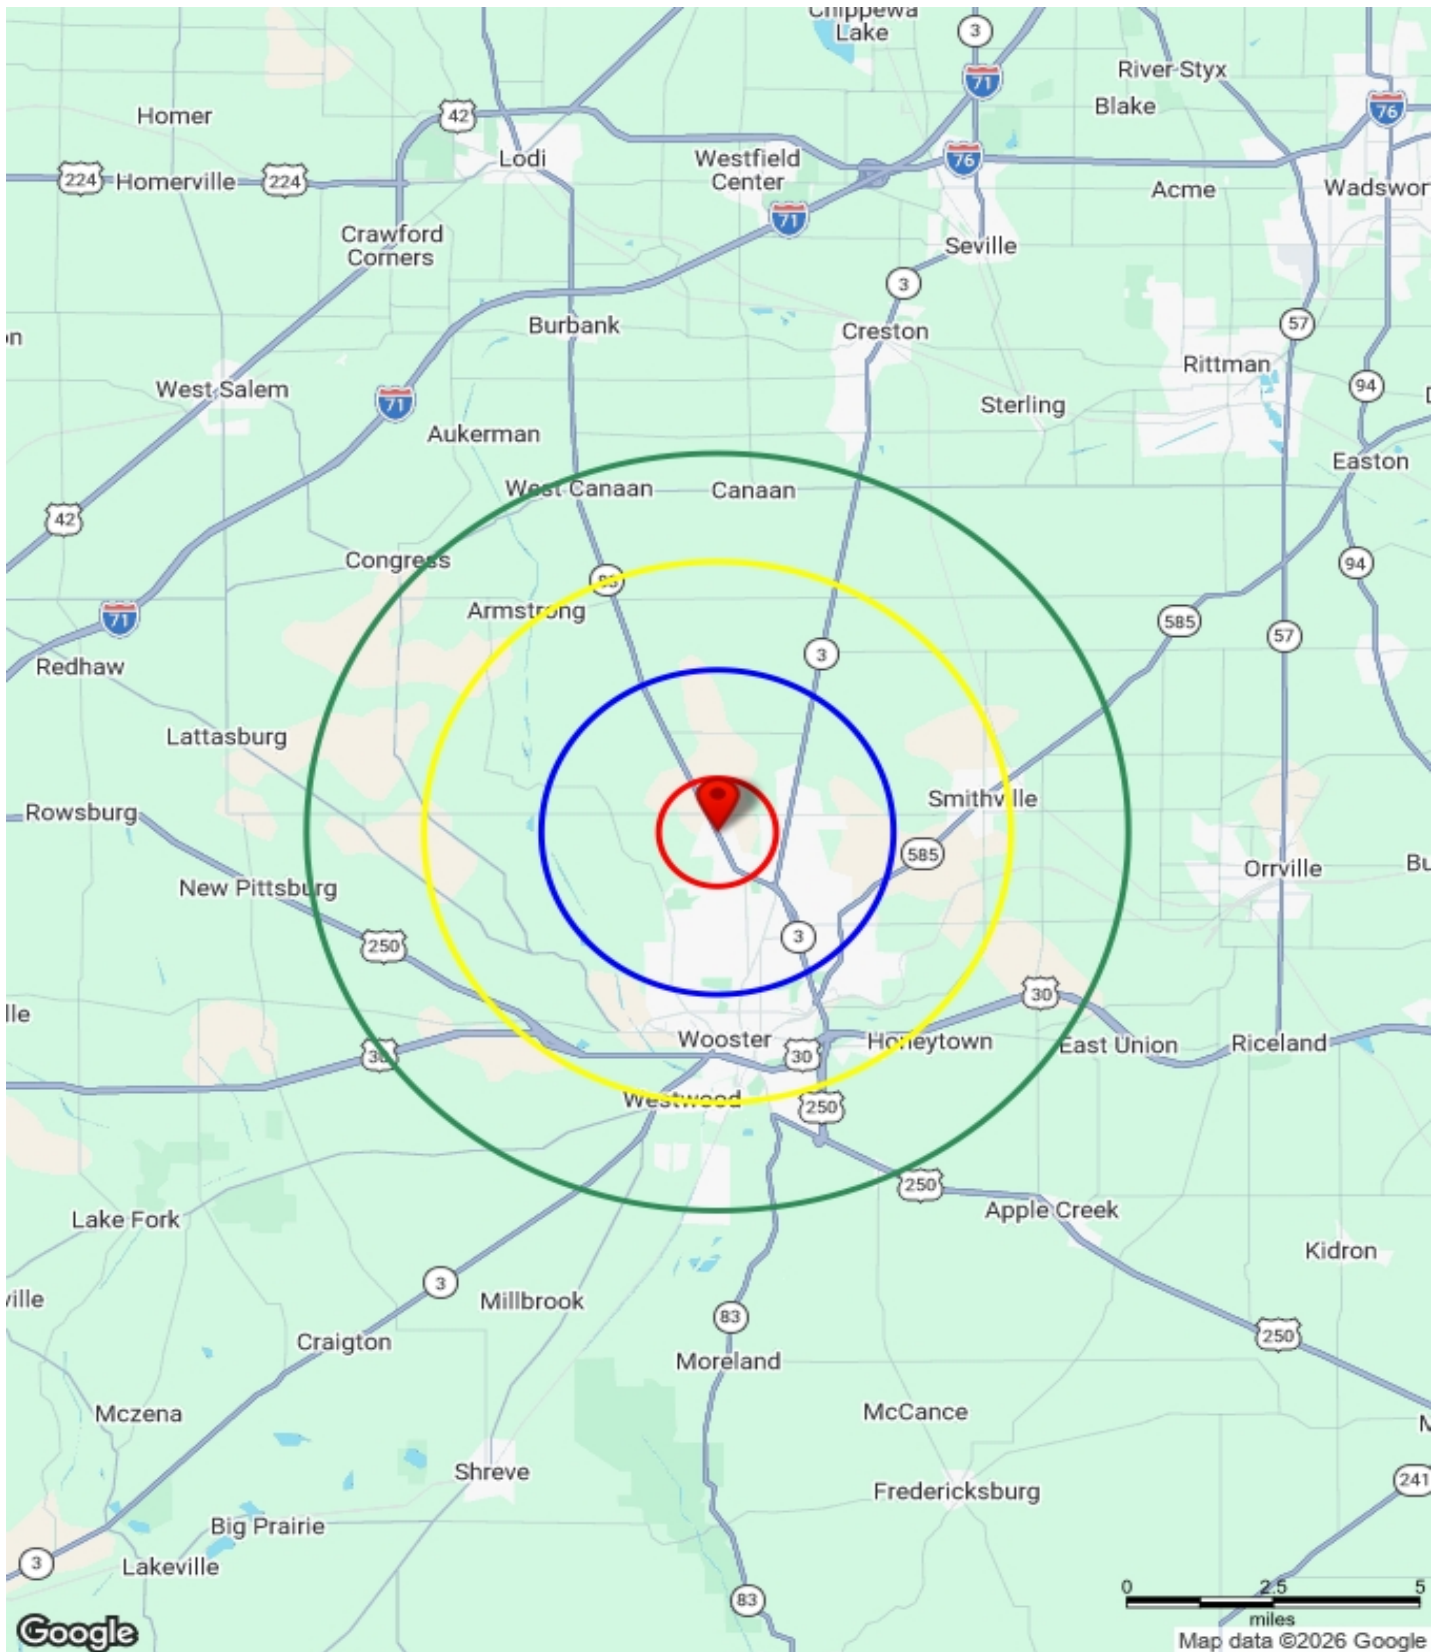

4389 Burbank Rd, Wooster, OH 44691

Burbank Place
4389 Burbank Rd, Wooster, OH
Summary Profile

Summary Profile	4389 Burbank Rd, Wooster, OH 44691 0 - 1 mi	4389 Burbank Rd, Wooster, OH 44691 0 - 3 mi	4389 Burbank Rd, Wooster, OH 44691 0 - 5 mi	4389 Burbank Rd, Wooster, OH 44691 0 - 7 mi
Population				
Current Year Estimated Population	1,959	20,511	34,357	43,780
5 Year Projected Population	1,934	20,274	33,965	43,312
2020 Census Population	1,817	20,703	35,086	44,792
Projected Annual Growth 2025-2030	-1.3%	-1.2%	-1.1%	-1.1%
Historical Annual Growth 2020-2025	7.8%	-0.9%	-2.1%	-2.3%
Median Age	51	43	41	41
Households				
Current Year Estimated Households	937	8,573	14,111	17,596
5 Year Projected Households	925	8,462	13,932	17,387
2020 Census Households	887	8,634	14,459	18,009
Projected Annual Growth 2025-2030	-1.3%	-1.3%	-1.3%	-1.2%
Historical Annual Growth 2020-2025	5.6%	-0.7%	-2.4%	-2.3%
Race and Ethnicity				
Est. White	91.1%	88.3%	88.3%	89.6%
Est. Black	0.5%	2.0%	2.4%	2.0%
Est. Asian	1.3%	2.1%	1.6%	1.3%
Est. Other	4.0%	4.8%	5.1%	4.7%
Est. Hispanic	3.1%	2.8%	2.7%	2.4%
Income				
Est. Average Household Income	\$ 106,072	\$ 97,512	\$ 91,966	\$ 93,231
Est. Median Household Income	\$ 77,185	\$ 79,769	\$ 74,247	\$ 75,476
Est. Per Capita Income	\$ 50,721	\$ 40,760	\$ 37,772	\$ 37,471
Education - Age 25+				
Less than 9th grade	0.9%	1.4%	1.4%	1.7%
Some High School, no diploma	2.7%	3.3%	4.1%	4.2%
High School Graduate (or GED)	30.8%	32.1%	35.2%	36.3%
Some College, no degree	16.9%	16.4%	17.0%	18.0%
Associate Degree	8.3%	9.4%	8.8%	8.7%
Bachelor's Degree	22.4%	19.7%	18.4%	17.6%
Graduate Degree	18.0%	17.8%	15.0%	13.5%
Businesses and Employees				
Est. Total Businesses	206	678	1,455	1,681
Est. Total Employees	3,472	12,233	24,512	28,271
Est. Employee Population per Business	16.9	18.1	16.8	16.8
Est. Residential Population per Business	9.5	30.3	23.6	26.0