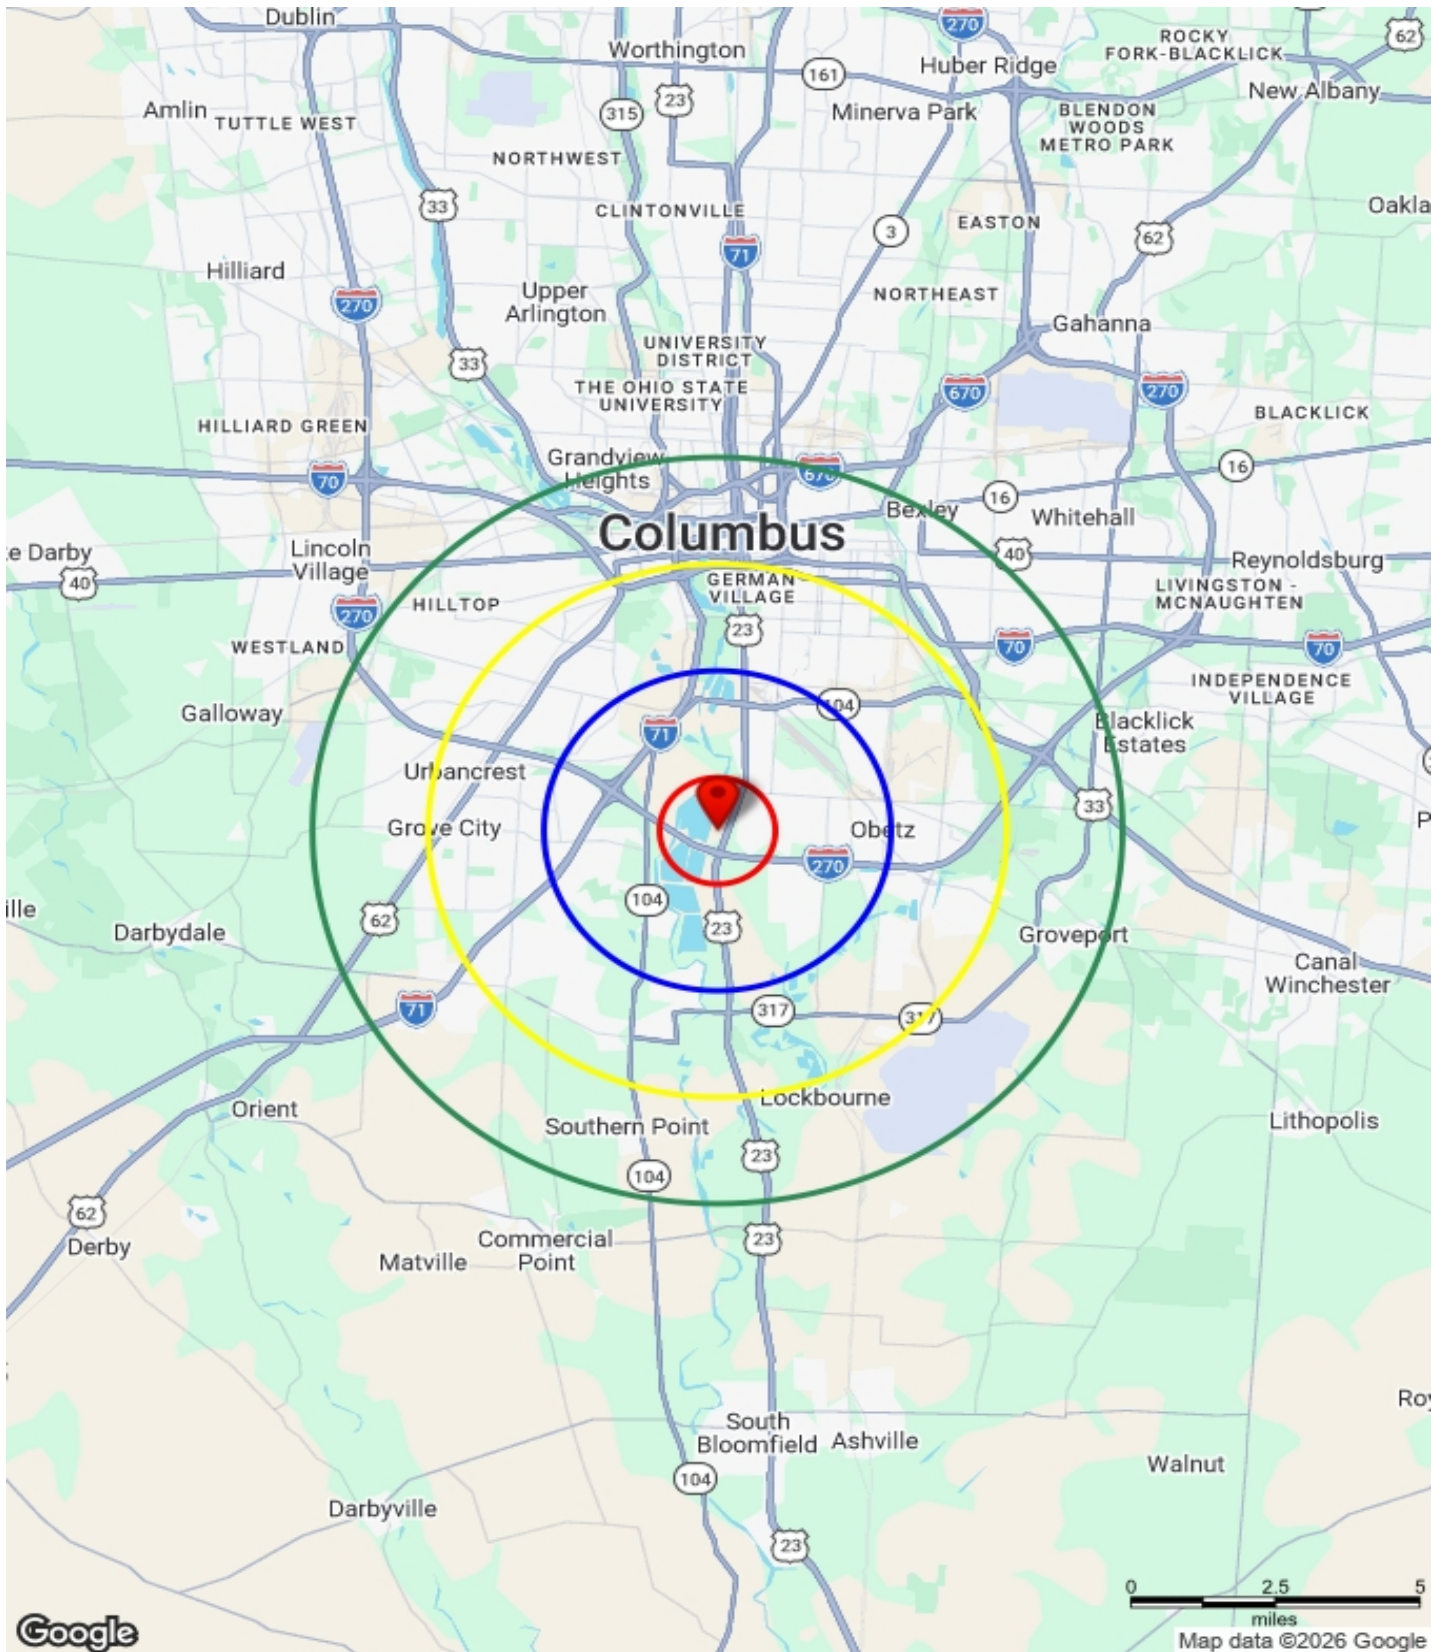

3899 S High St, Columbus, OH 43207

## Lowe's Outparcel Columbus, OH Summary Profile

Summary Profile	3899 S High St, Columbus, OH 43207 0 - 1 mi	3899 S High St, Columbus, OH 43207 0 - 3 mi	3899 S High St, Columbus, OH 43207 0 - 5 mi	3899 S High St, Columbus, OH 43207 0 - 7 mi
<b>Population</b>				
Current Year Estimated Population	3,414	38,257	150,526	330,972
5 Year Projected Population	3,461	39,763	155,861	346,236
2020 Census Population	3,636	36,112	143,003	311,338
Projected Annual Growth 2025-2030	1.4%	3.9%	3.5%	4.6%
Historical Annual Growth 2020-2025	-6.1%	5.9%	5.3%	6.3%
Median Age	39	41	39	37
<b>Households</b>				
Current Year Estimated Households	1,344	14,357	60,074	140,392
5 Year Projected Households	1,362	14,932	62,242	148,408
2020 Census Households	1,414	13,429	57,037	130,628
Projected Annual Growth 2025-2030	1.4%	4.0%	3.6%	5.7%
Historical Annual Growth 2020-2025	-5.0%	6.9%	5.3%	7.5%
<b>Race and Ethnicity</b>				
Est. White	62.3%	71.9%	68.8%	61.5%
Est. Black	25.8%	15.4%	18.7%	23.5%
Est. Asian	1.1%	2.2%	1.7%	2.0%
Est. Other	5.1%	5.4%	5.7%	6.1%
Est. Hispanic	5.7%	5.1%	5.1%	6.9%
<b>Income</b>				
Est. Average Household Income	\$ 66,455	\$ 92,677	\$ 99,520	\$ 102,912
Est. Median Household Income	\$ 44,150	\$ 77,964	\$ 77,829	\$ 76,534
Est. Per Capita Income	\$ 26,152	\$ 34,780	\$ 39,718	\$ 43,653
<b>Education - Age 25+</b>				
Less than 9th grade	8.4%	3.2%	2.9%	3.2%
Some High School, no diploma	14.1%	9.9%	8.6%	8.2%
High School Graduate (or GED)	41.8%	39.5%	33.7%	30.7%
Some College, no degree	20.7%	19.9%	21.1%	19.4%
Associate Degree	4.9%	8.6%	7.0%	6.6%
Bachelor's Degree	5.9%	13.2%	17.7%	20.6%
Graduate Degree	4.2%	5.7%	9.0%	11.4%
<b>Businesses and Employees</b>				
Est. Total Businesses	144	793	3,478	10,559
Est. Total Employees	2,846	13,226	53,394	203,759
Est. Employee Population per Business	19.7	16.7	15.4	19.3
Est. Residential Population per Business	23.6	48.3	43.3	31.3

### Study Areas

3899 S High St, Columbus, OH 43207

Lat: 39.88148, Long: -83.00408