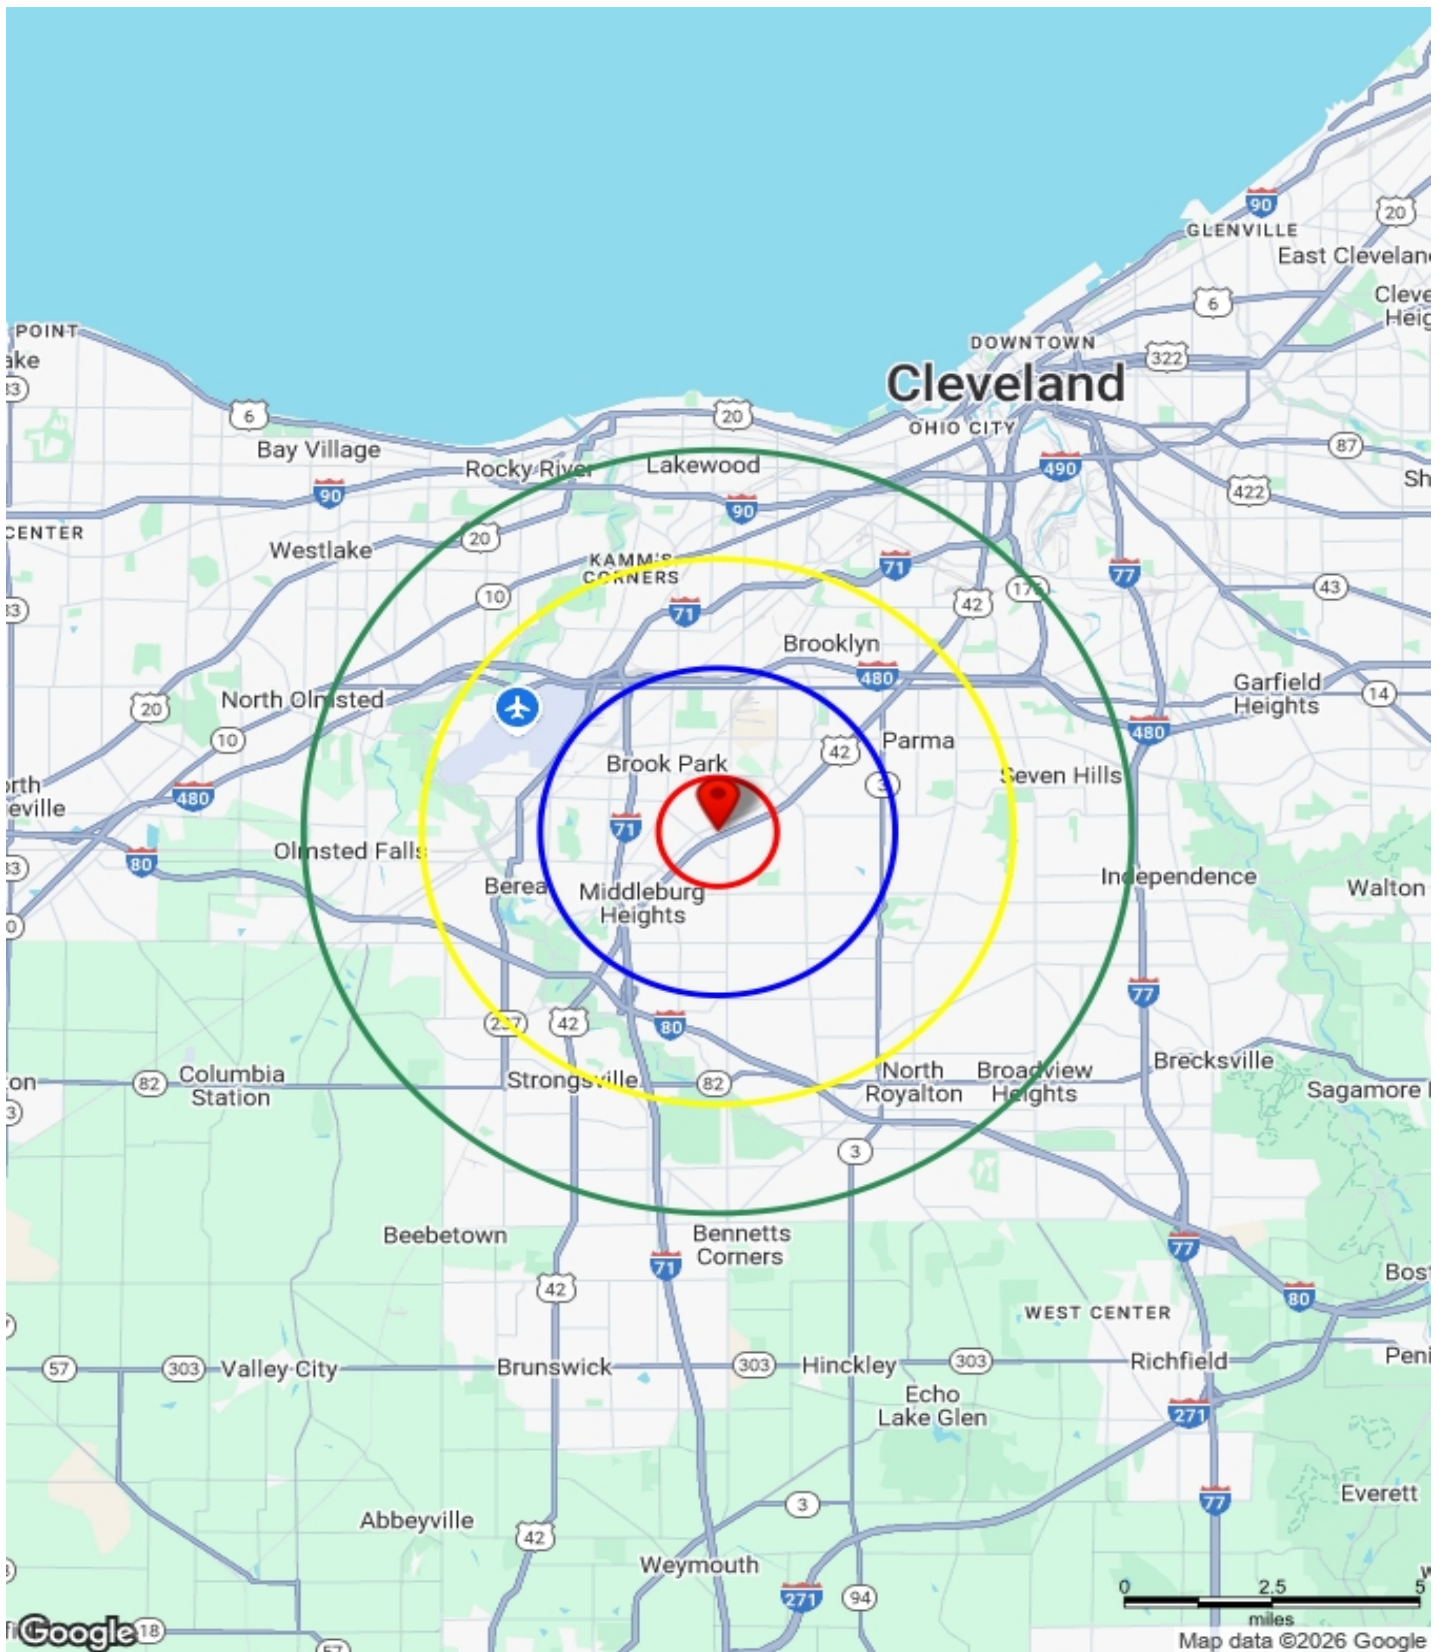

6858 Pearl Rd, Middleburg Heights, OH 44130

## 6858 Pearl Rd, Middleburg Heights, OH 44130

Summary Profile	6858 Pearl Rd, Middleburg Heights, OH 44130 0 - 1 mi	6858 Pearl Rd, Middleburg Heights, OH 44130 0 - 3 mi	6858 Pearl Rd, Middleburg Heights, OH 44130 0 - 5 mi	6858 Pearl Rd, Middleburg Heights, OH 44130 0 - 7 mi
<b>Population</b>				
Current Year Estimated Population	9,535	82,008	227,094	462,035
5 Year Projected Population	9,309	80,255	221,096	449,736
2020 Census Population	10,074	83,984	230,795	470,467
Projected Annual Growth 2025-2030	-2.4%	-2.1%	-2.6%	-2.7%
Median Age	47	45	43	42
<b>Households</b>				
Current Year Estimated Households	3,950	35,955	98,980	200,878
5 Year Projected Households	3,854	35,217	96,379	195,467
2020 Census Households	4,150	36,810	100,546	204,399
Projected Annual Growth 2025-2030	-2.4%	-2.1%	-2.6%	-2.7%
<b>Race and Ethnicity</b>				
Est. White	85.4%	80.8%	76.6%	74.4%
Est. Black	2.2%	5.1%	6.6%	7.4%
Est. Asian	2.7%	4.0%	3.8%	3.3%
Est. Other	4.2%	3.7%	4.4%	4.4%
Est. Hispanic	5.4%	6.4%	8.6%	10.6%
<b>Income</b>				
Est. Average Household Income	\$ 90,256	\$ 90,683	\$ 90,757	\$ 94,546
Est. Median Household Income	\$ 79,504	\$ 76,003	\$ 73,946	\$ 73,514
Est. Per Capita Income	\$ 37,388	\$ 39,759	\$ 39,557	\$ 41,105
<b>Education - Age 25+</b>				
Less than 9th grade	2.7%	2.7%	3.2%	3.5%
Some High School, no diploma	5.6%	6.0%	5.6%	5.7%
High School Graduate (or GED)	34.8%	34.2%	33.7%	31.2%
Some College, no degree	20.8%	20.8%	20.9%	20.3%
Associate Degree	11.7%	10.2%	9.6%	8.8%
Bachelor's Degree	18.7%	17.8%	17.6%	19.7%
Graduate Degree	5.7%	8.3%	9.4%	10.9%
<b>Businesses and Employees</b>				
Est. Total Businesses	361	2,421	5,565	11,103
Est. Total Employees	5,020	34,580	80,031	139,823
Est. Employee Population per Business	13.9	14.3	14.4	12.6
Est. Residential Population per Business	26.4	33.9	40.8	41.6

## Study Areas

6858 Pearl Rd, Middleburg Heights, OH 44130

Lat: 41.38030, Long: -81.78795

## Maps

[6858 Pearl Rd, Middleburg Heights, OH 44130](#)