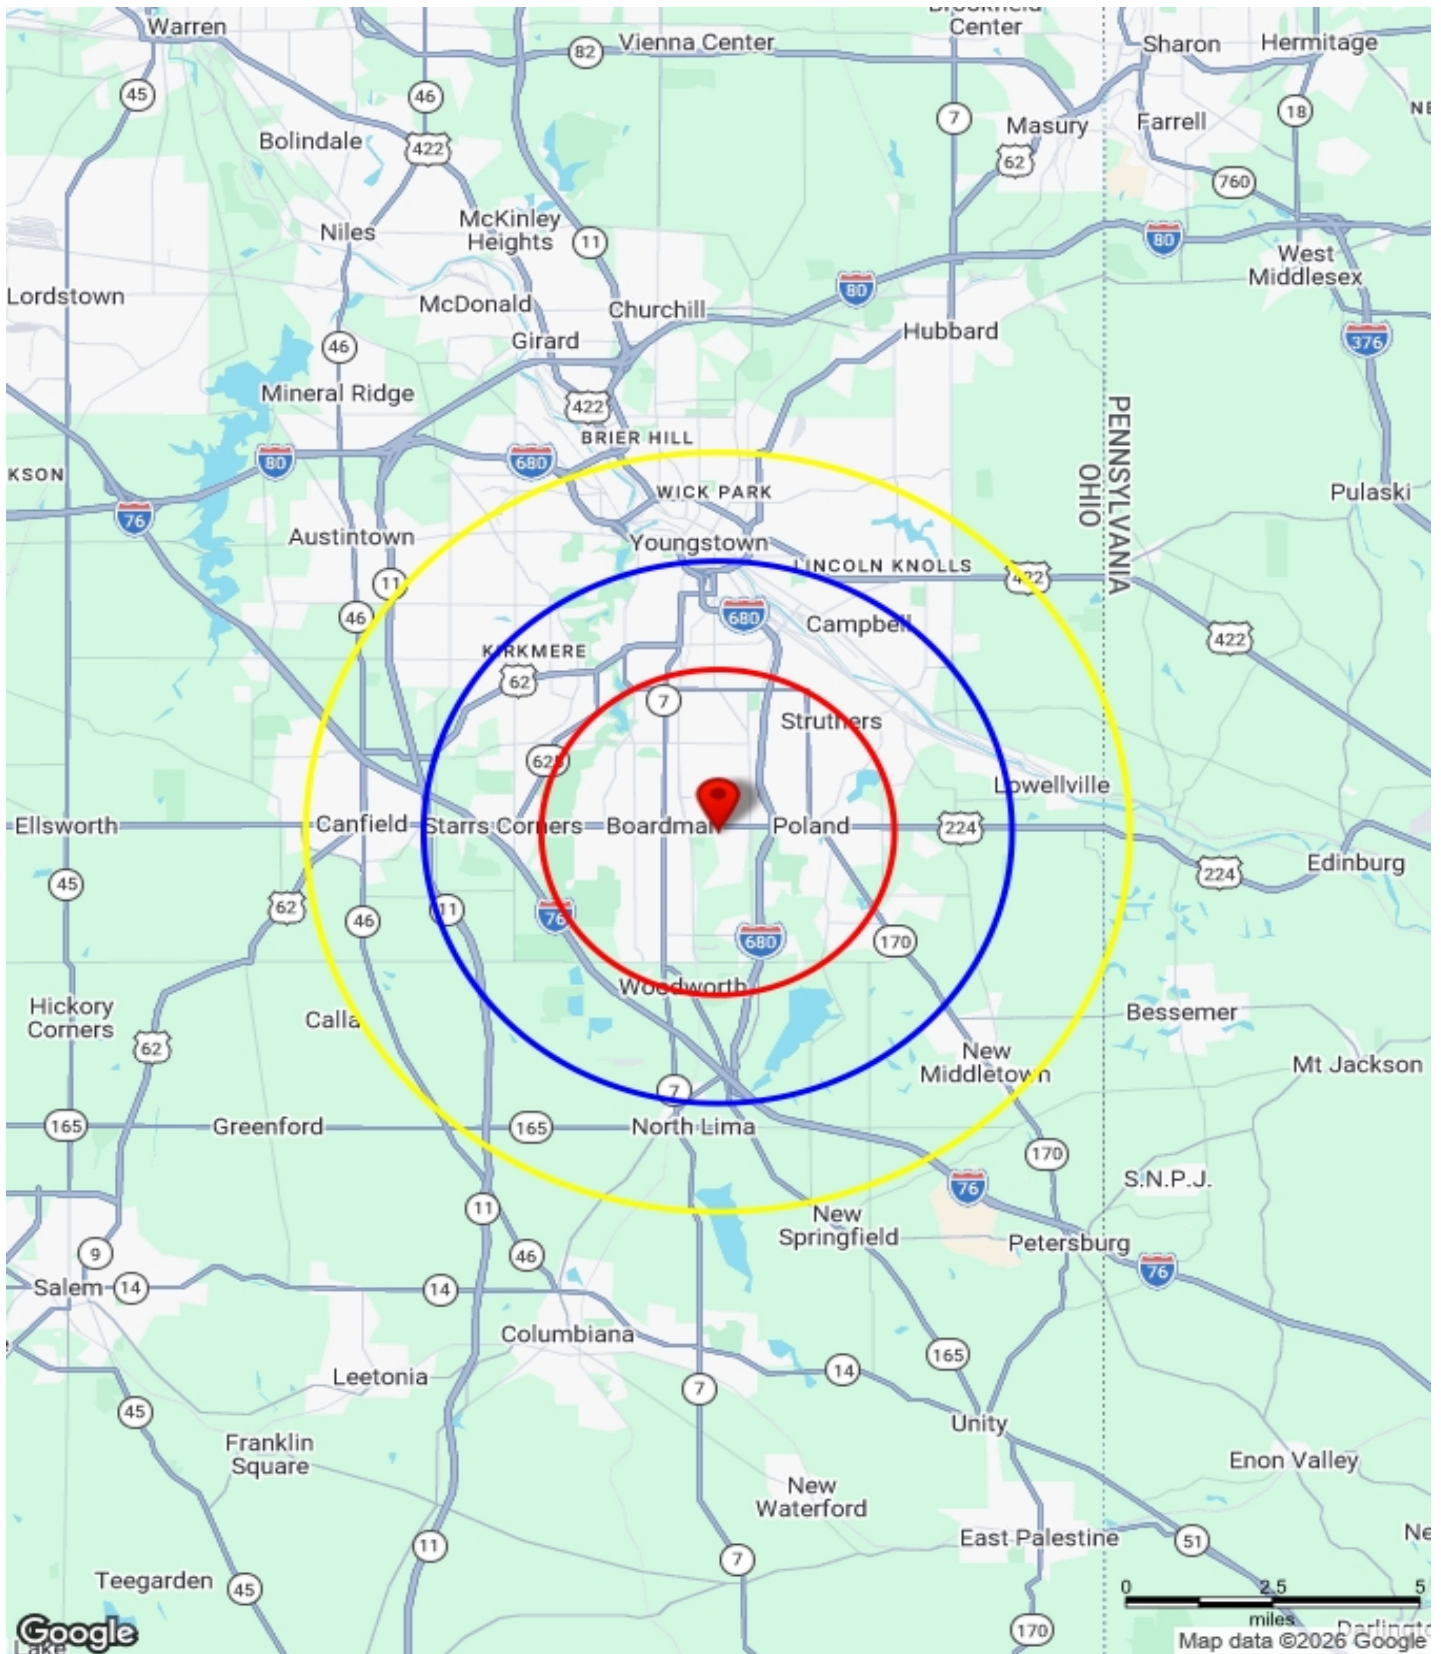

443 Boardman Poland Rd, Youngstown, OH 44512

443 Boardman Poland Rd, Youngstown, OH 44512

Summary Profile

Summary Profile	443 Boardman Poland Rd, Youngstown, OH 44512 0 - 3 mi	443 Boardman Poland Rd, Youngstown, OH 44512 0 - 5 mi	443 Boardman Poland Rd, Youngstown, OH 44512 0 - 7 mi
Population			
Current Year Estimated Population	54,244	105,670	166,785
5 Year Projected Population	52,903	102,795	162,515
2020 Census Population	54,978	107,387	169,282
Projected Annual Growth 2025-2030	-2.5%	-2.7%	-2.6%
Median Age	45	44	44
Households			
Current Year Estimated Households	24,293	46,283	72,138
5 Year Projected Households	23,685	45,015	70,231
2020 Census Households	24,609	47,003	73,241
Projected Annual Growth 2025-2030	-2.5%	-2.7%	-2.6%
Race and Ethnicity			
Est. White	80.5%	73.2%	71.5%
Est. Black	8.9%	14.0%	15.6%
Est. Asian	1.2%	1.2%	1.1%
Est. Other	4.2%	4.6%	4.6%
Est. Hispanic	5.2%	7.0%	7.2%
Income			
Est. Average Household Income	\$ 88,440	\$ 87,217	\$ 83,373
Est. Median Household Income	\$ 70,992	\$ 63,992	\$ 60,114
Est. Per Capita Income	\$ 39,607	\$ 38,201	\$ 36,060
Education - Age 25+			
Less than 9th grade	1.8%	2.1%	2.4%
Some High School, no diploma	3.6%	5.3%	5.8%
High School Graduate (or GED)	31.7%	33.5%	34.7%
Some College, no degree	21.8%	20.5%	20.7%
Associate Degree	8.9%	8.8%	8.9%
Bachelor's Degree	20.8%	18.7%	17.6%
Graduate Degree	11.3%	11.0%	10.0%
Businesses and Employees			
Est. Total Businesses	2,032	3,115	4,751
Est. Total Employees	24,346	35,264	61,459
Est. Employee Population per Business	12.0	11.3	12.9
Est. Residential Population per Business	26.7	33.9	35.1

443 Boardman Poland Rd, Youngstown, OH 44512

Study Areas

443 Boardman Poland Rd, Youngstown, OH 44512

Lat: 41.02267, Long: -80.64466

Maps

[443 Boardman Poland Rd, Youngstown, OH 44512](#)

Profile Tables

[Summary Profile](#)