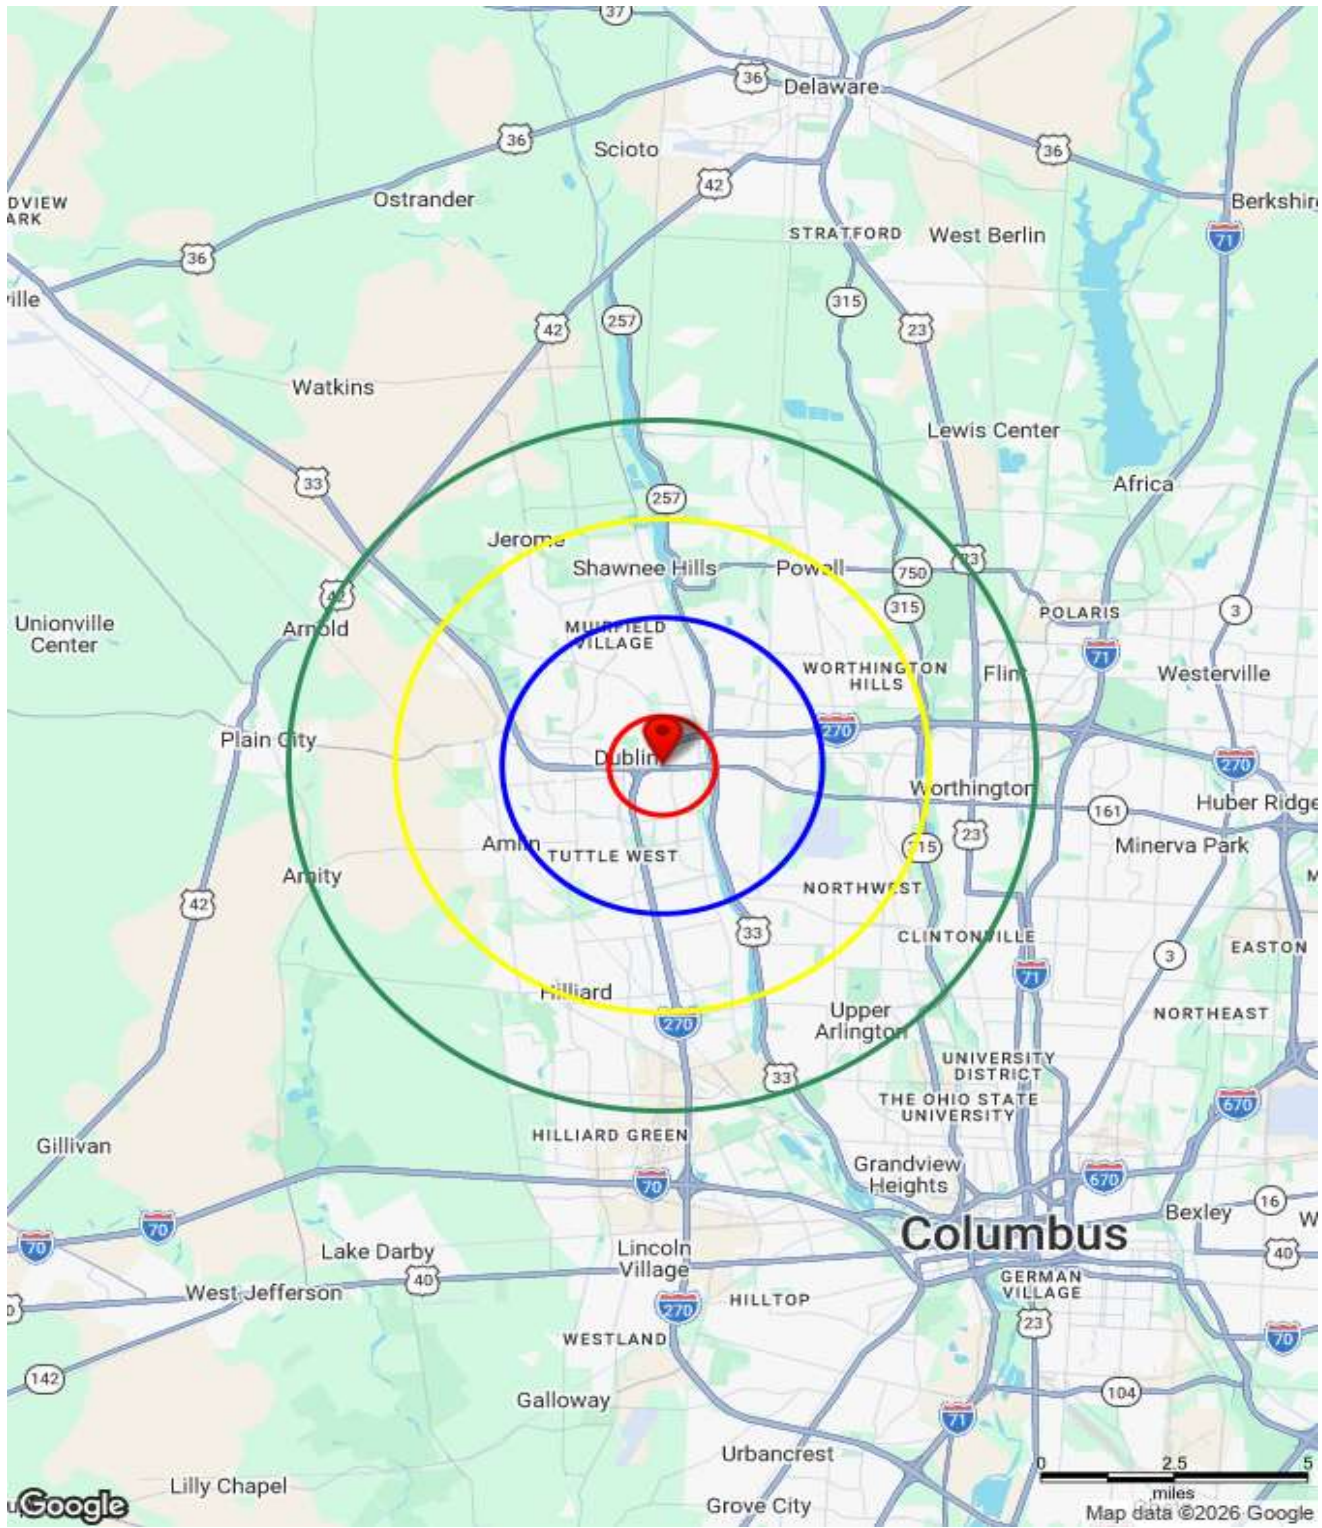

5105 Post Rd, Dublin, OH 43017

5105 Post Rd, Dublin, OH 43017

Summary Profile

Summary Profile	5105 Post Rd, Dublin, OH 43017	5105 Post Rd, Dublin, OH 43017	5105 Post Rd, Dublin, OH 43017	5105 Post Rd, Dublin, OH 43017
	0 - 1 mi	0 - 3 mi	0 - 5 mi	0 - 7 mi
Population				
Current Year Estimated Population	4,531	88,719	204,621	344,657
5 Year Projected Population	4,443	88,773	207,014	351,811
2020 Census Population	4,456	86,244	196,384	327,341
Projected Annual Growth 2025-2030	-1.9%	0.1%	1.2%	2.1%
Historical Annual Growth 2020-2025	1.7%	2.9%	4.2%	5.3%
Median Age	41	38	39	40
Households				
Current Year Estimated Households	1,923	36,838	82,384	139,480
5 Year Projected Households	1,886	36,899	83,311	141,907
2020 Census Households	1,867	35,684	79,196	132,936
Projected Annual Growth 2025-2030	-1.9%	0.2%	1.1%	1.7%
Historical Annual Growth 2020-2025	3.0%	3.2%	4.0%	4.9%
Race and Ethnicity				
Est. White	75.3%	66.8%	73.0%	75.3%
Est. Black	4.3%	5.0%	4.3%	4.6%
Est. Asian	10.9%	17.7%	13.1%	11.1%
Est. Other	4.6%	4.4%	4.6%	4.6%
Est. Hispanic	4.9%	6.1%	5.0%	4.4%
Income				
Est. Average Household Income	\$ 181,831	\$ 149,128	\$ 159,242	\$ 161,207
Est. Median Household Income	\$ 129,514	\$ 111,656	\$ 118,744	\$ 121,222
Est. Per Capita Income	\$ 77,166	\$ 61,920	\$ 64,113	\$ 65,239
Education - Age 25+				
Less than 9th grade	0.8%	1.7%	1.3%	1.2%
Some High School, no diploma	1.3%	2.7%	2.2%	1.9%
High School Graduate (or GED)	9.4%	12.1%	12.1%	12.0%
Some College, no degree	11.0%	12.8%	14.0%	14.4%
Associate Degree	7.6%	5.3%	5.4%	5.7%
Bachelor's Degree	41.1%	36.0%	36.7%	36.7%
Graduate Degree	28.9%	29.3%	28.4%	28.1%
Businesses and Employees				
Est. Total Businesses	726	3,143	6,084	10,518
Est. Total Employees	10,241	41,687	69,753	126,156
Est. Employee Population per Business	14.1	13.3	11.5	12.0
Est. Residential Population per Business	6.2	28.2	33.6	32.8