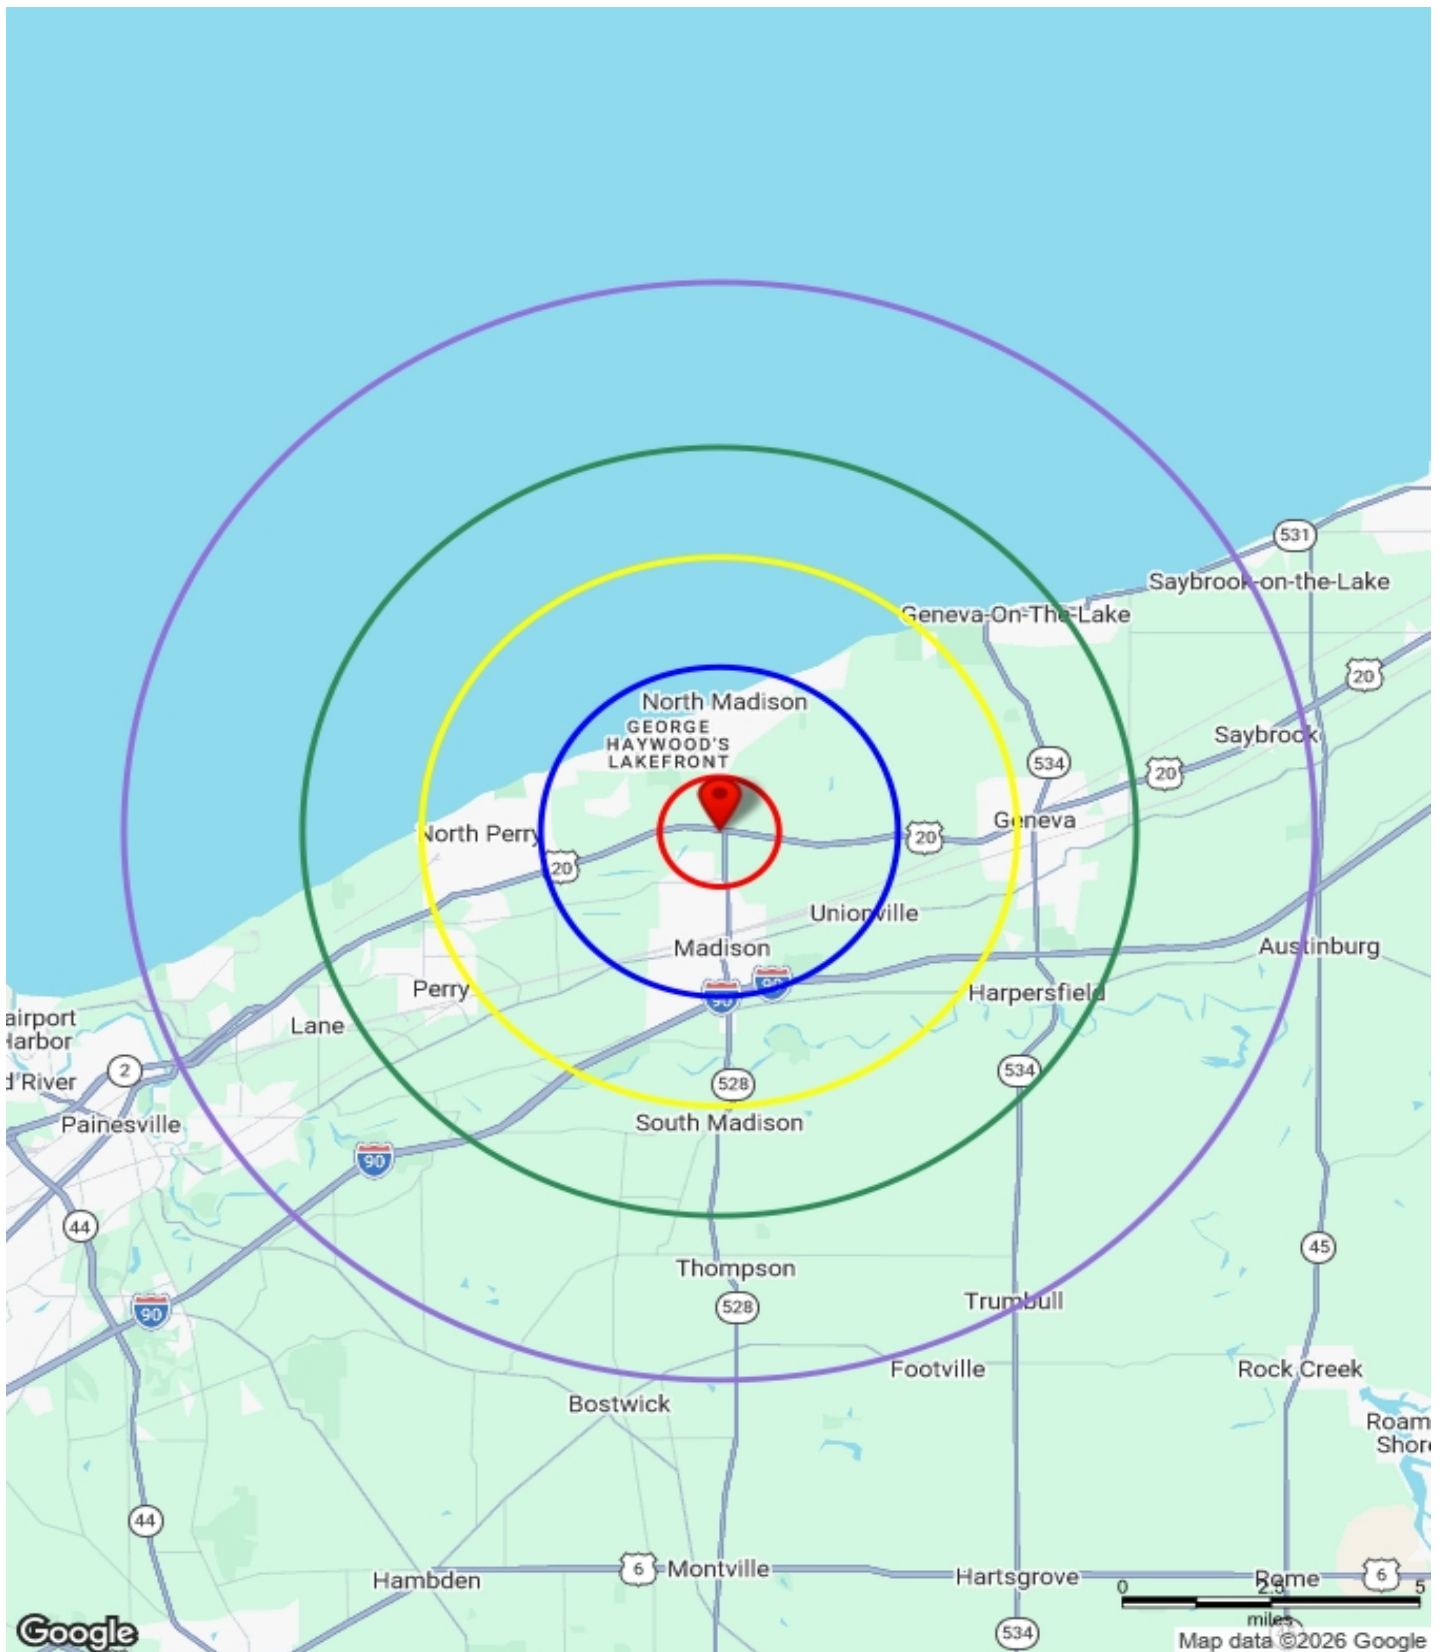

6634 N Ridge Rd, Madison, OH 44057

## Study Areas

6634 N Ridge Rd, Madison, OH 44057

Lat: 41.80192, Long: -81.05063