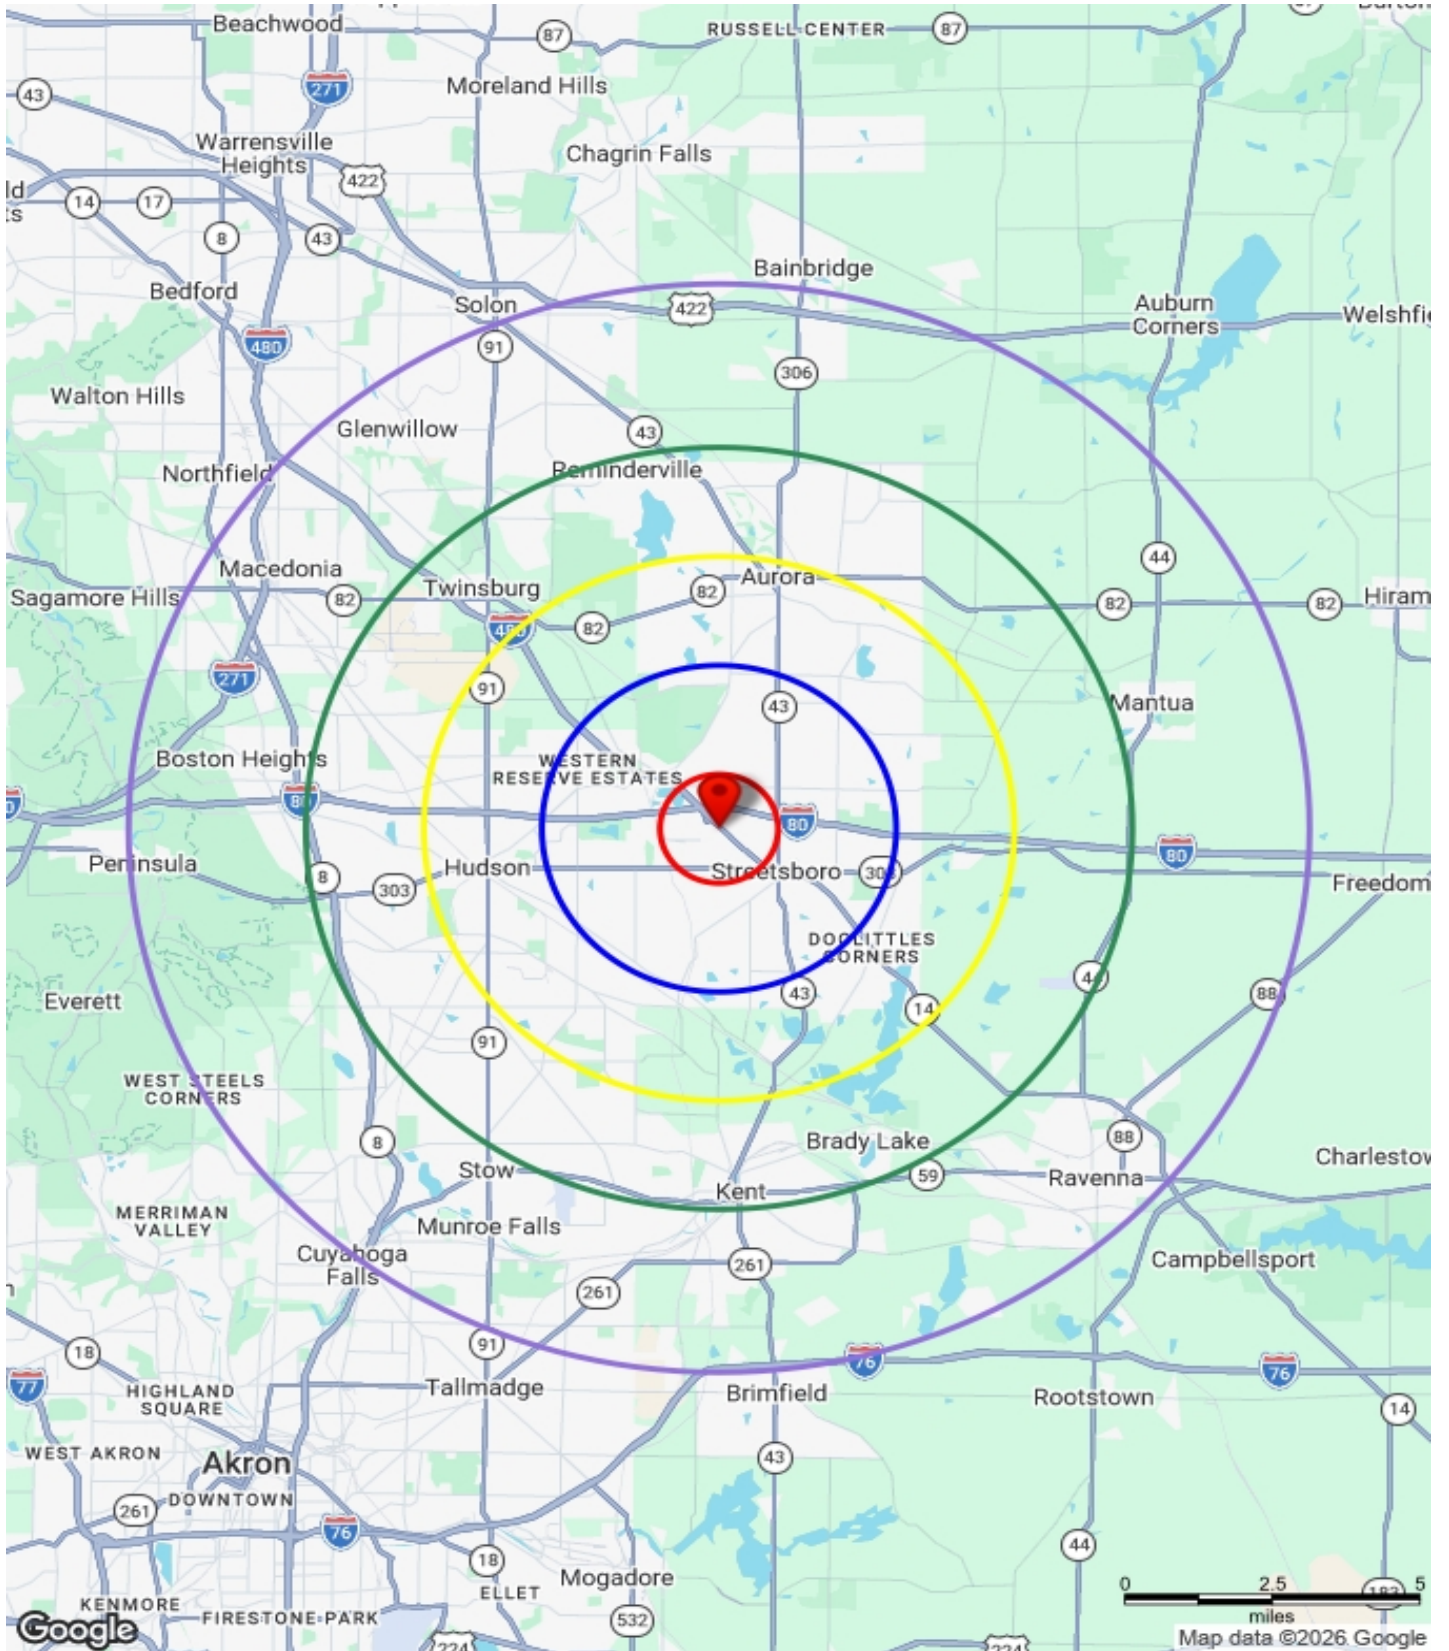

9757 OH-14, Streetsboro, OH 44241

9757 OH-14, Streetsboro, OH 44241

Summary Profile	9757 OH-14, Streetsboro, OH 44241 0 - 1 mi	9757 OH-14, Streetsboro, OH 44241 0 - 3 mi	9757 OH-14, Streetsboro, OH 44241 0 - 5 mi	9757 OH-14, Streetsboro, OH 44241 0 - 7 mi	9757 OH-14, Streetsboro, OH 44241 0 - 10 mi
Population					
Current Year Estimated Population	4,000	22,126	56,695	126,600	275,366
5 Year Projected Population	4,017	22,225	57,012	127,032	275,401
2020 Census Population	3,942	21,859	55,279	124,107	272,844
Projected Annual Growth 2025-2030	0.4%	0.4%	0.6%	0.3%	0.0%
Median Age	39	43	45	43	42
Households					
Current Year Estimated Households	1,849	8,922	21,830	50,309	111,183
5 Year Projected Households	1,858	8,964	21,961	50,504	111,213
2020 Census Households	1,867	8,815	21,275	49,197	110,115
Projected Annual Growth 2025-2030	0.5%	0.5%	0.6%	0.4%	0.0%
Race and Ethnicity					
Est. White	78.1%	81.7%	85.7%	82.8%	81.2%
Est. Black	11.1%	7.6%	4.6%	6.5%	7.2%
Est. Asian	4.4%	3.0%	3.2%	4.0%	4.8%
Est. Other	4.9%	4.9%	4.3%	4.5%	4.5%
Est. Hispanic	1.5%	2.8%	2.2%	2.2%	2.3%
Income					
Est. Average Household Income	\$ 99,150	\$ 133,968	\$ 165,463	\$ 144,397	\$ 130,841
Est. Median Household Income	\$ 76,751	\$ 101,686	\$ 126,618	\$ 109,073	\$ 95,475
Est. Per Capita Income	\$ 45,825	\$ 54,020	\$ 63,712	\$ 57,381	\$ 52,829
Education - Age 25+					
Less than 9th grade	2.9%	1.6%	1.3%	1.1%	1.5%
Some High School, no diploma	4.4%	5.3%	3.9%	3.4%	3.4%
High School Graduate (or GED)	37.9%	30.1%	22.1%	22.2%	25.2%
Some College, no degree	18.9%	15.3%	14.9%	15.4%	16.4%
Associate Degree	7.7%	7.8%	6.8%	7.1%	7.4%
Bachelor's Degree	18.8%	24.6%	29.2%	30.2%	27.3%
Graduate Degree	9.3%	15.3%	21.8%	20.5%	18.8%
Businesses and Employees					
Est. Total Businesses	149	549	1,758	3,498	6,947
Est. Total Employees	2,652	9,275	25,302	50,220	93,985
Est. Employee Population per Business	17.8	16.9	14.4	14.4	13.5
Est. Residential Population per Business	26.9	40.3	32.2	36.2	39.6