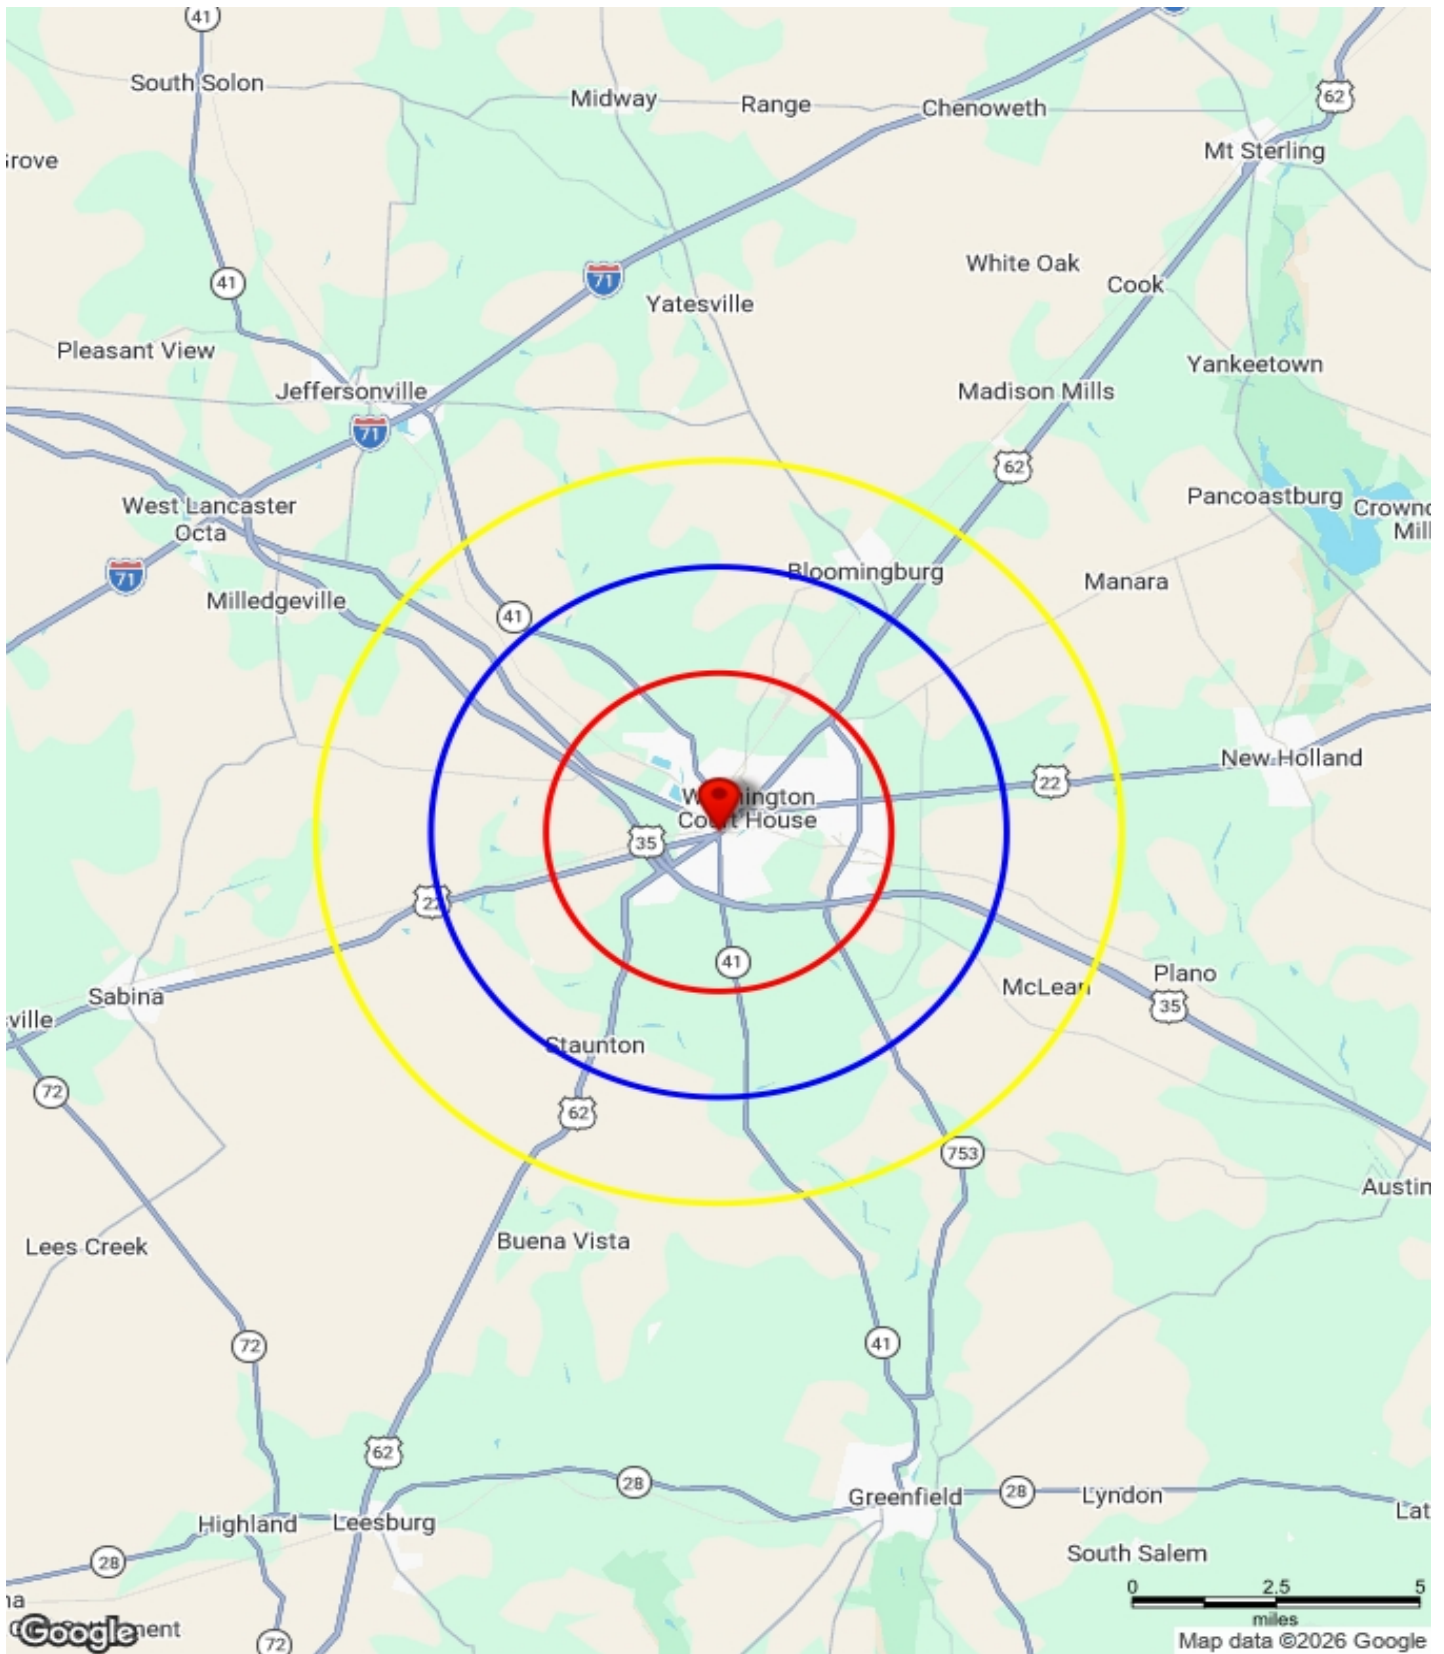

342 W Court St, Washington Court House, OH 43160

342 W Court St, Washington Court House, OH

Summary Profile

Summary Profile	342 W Court St, Washington Court House, OH 43160 0 - 3 mi	342 W Court St, Washington Court House, OH 43160 0 - 5 mi	342 W Court St, Washington Court House, OH 43160 0 - 7 mi
Population			
Current Year Estimated Population	16,615	19,032	21,643
5 Year Projected Population	16,643	19,057	21,633
2020 Census Population	16,460	19,071	21,687
Projected Annual Growth 2025-2030	0.2%	0.1%	-0.1%
Historical Annual Growth 2020-2025	0.9%	-0.2%	-0.2%
Median Age	42	42	42
Households			
Current Year Estimated Households	7,027	7,957	8,878
5 Year Projected Households	7,043	7,971	8,879
2020 Census Households	6,950	7,962	8,896
Projected Annual Growth 2025-2030	0.2%	0.2%	0.0%
Historical Annual Growth 2020-2025	1.1%	-0.1%	-0.2%
Race and Ethnicity			
Est. White	89.4%	89.6%	89.8%
Est. Black	2.9%	2.7%	2.5%
Est. Asian	0.7%	0.6%	0.6%
Est. Other	4.7%	4.6%	4.5%
Est. Hispanic	2.5%	2.5%	2.7%
Income			
Est. Average Household Income	\$ 79,544	\$ 81,103	\$ 82,277
Est. Median Household Income	\$ 63,283	\$ 64,830	\$ 66,297
Est. Per Capita Income	\$ 33,642	\$ 33,909	\$ 33,749
Education - Age 25+			
Less than 9th grade	4.6%	4.3%	4.1%
Some High School, no diploma	11.4%	11.2%	11.0%
High School Graduate (or GED)	46.0%	46.3%	46.7%
Some College, no degree	15.6%	15.4%	15.7%
Associate Degree	8.5%	8.5%	8.3%
Bachelor's Degree	9.8%	10.0%	9.8%
Graduate Degree	4.1%	4.3%	4.4%
Businesses and Employees			
Est. Total Businesses	501	533	555
Est. Total Employees	7,103	7,592	7,845
Est. Employee Population per Business	14.2	14.2	14.1
Est. Residential Population per Business	33.1	35.7	39.0

342 W Court St, Washington Court House, OH

Study Areas

342 W Court St, Washington Court House, OH 43160

Lat: 39.53350, Long: -83.44378

Maps

[342 W Court St, Washington Court House, OH 43160](#)

Profile Tables